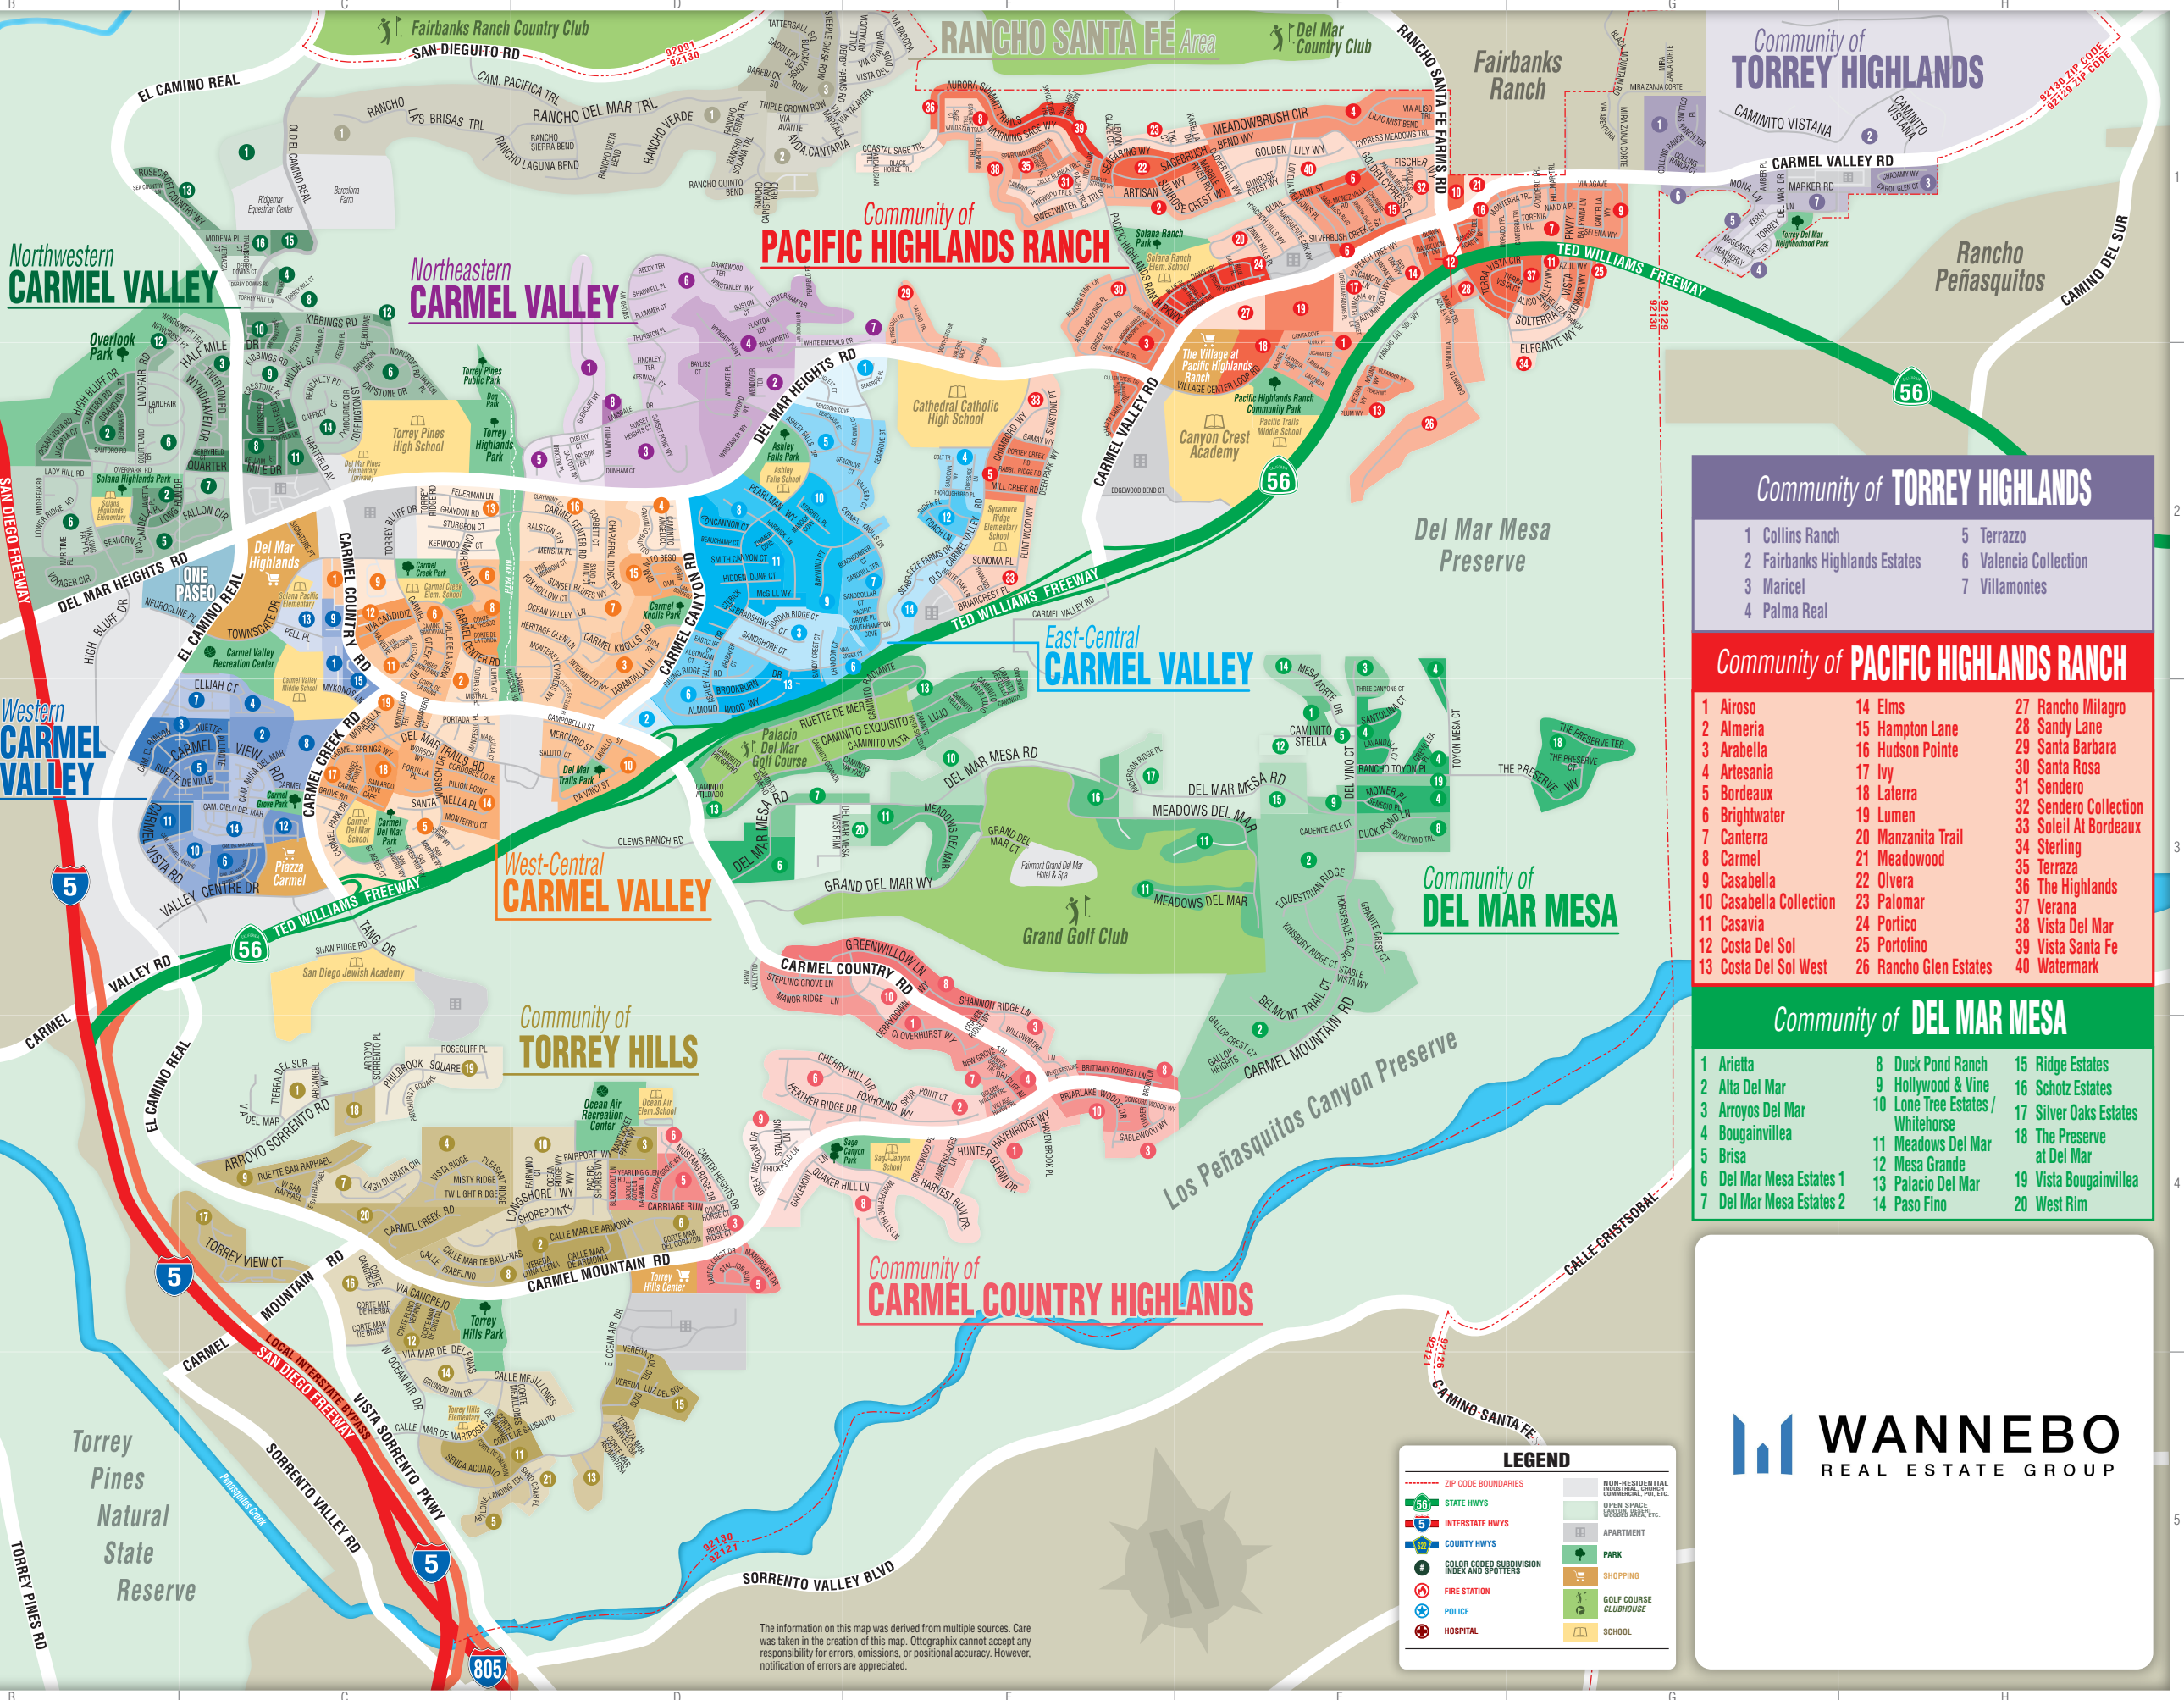

Northeastern CARMEL VALLEY

1 Heights/Santa Fe Summit	5 San Remo
2 Lexington at Santa Fe Summit	6 Santa Fe Summit
3 Vista Santa Barbara	7 Sundowner Estates
4 Promontory/Santa Fe Summit	8 Windmill Estates

Western CARMEL VALLEY Condos

1 Andalusia	6 Coral Cove	11 The Lakes
2 Arbor Lake	7 Crest Del Mar	12 Pelagos
3 Camino Villas	8 Del Mar Villas	13 Pell Place
4 Carmel Pointe	9 Elysian	14 Sunstream
5 Chateau Village	10 Groves	15 The Heights

West-Central CARMEL VALLEY

1 Antares	7 Del Mar Place	14 Seabridge
2 Bayshore	8 Granada	15 Stone Canyon
3 Cantamar	9 Halcyon	16 The Heights
4 Canyon Ridge	10 La Plage	17 The Pines
5 Creek Park	11 Montemar	18 Verona
6 Del Mar Bluffs	12 Palermo	19 Windwood

East-Central CARMEL VALLEY

1 Amador	6 Palisades	11 Sonoma
2 Carmel Village	7 Palma Del Mar	12 Triple Crown
3 The Estates	8 Private Collection	13 Watercolors
4 Hunt Club	9 Promontory	14 Wild Horse
5 Huntington Heights	10 Provence	

Community of TORREY HILLS

1 Bosque Del Mar	8 The Sands	15 St. Augustine
2 The Cove	9 San Raphael	16 Torrey Point
3 Gables	10 Sansonnet	17 Torrey View
4 Greenbrier	11 Sausalito	18 Torrey View Estates
5 La Strada	12 Sea Country	19 Torrey Woods Estates
6 Montecito	13 Searidge	20 Trilogy
7 Monte Claire	14 The Shores	21 Vantage Point

Community of CARMEL COUNTRY HIGHLANDS

1 Belmont	5 Carriage Run	8 Lexington
2 The Breakers	6 Derby Hill	9 Saratoga
3 Bridle Ridge	7 Highlands Village	10 Steeplechase

Community of TORREY HIGHLANDS

1 Collins Ranch	5 Terrazzo
2 Fairbanks Highlands Estates	6 Valencia Collection
3 Maricel	7 Villamontes
4 Palma Real	

Community of PACIFIC HIGHLANDS RANCH

1 Airoso	14 Elms	27 Rancho Millagro
2 Almeria	15 Hampton Lane	28 Sandy Lane
3 Arabella	16 Hudson Pointe	29 Santa Barbara
4 Artesania	17 Ivy	30 Santa Rosa
5 Bordeaux	18 Ladera	31 Sendero
6 Brightwater	19 Lumen	32 Sendero Collection
7 Cantera	20 Manzanita Trail	33 Soleil At Bordeaux
8 Carmel	21 Meadowood	34 Sterling
9 Casabella	22 Olvera	35 Terraza
10 Casabella Collection	23 Palomar	36 The Highlands
11 Casavia	24 Portico	37 Verana
12 Costa Del Sol	25 Portofino	38 Vista Del Mar
13 Costa Del Sol West	26 Rancho Glen Estates	39 Vista Santa Fe
		40 Watermark

Community of DEL MAR MESA

1 Arietta	8 Duck Pond Ranch	15 Ridge Estates
2 Alta Del Mar	9 Hollywood & Vine	16 Scholtz Estates
3 Arroyos Del Mar	10 Lone Tree Estates / Whitehorse	17 Silver Oaks Estates
4 Bougainvillea	11 Meadows Del Mar	18 The Preserve at Del Mar
5 Brisa	12 Mesa Grande	19 Vista Bougainvillea
6 Del Mar Mesa Estates 1	13 Palacio Del Mar	20 West Rim
7 Del Mar Mesa Estates 2	14 Paso Fino	

LEGEND

- ZIP CODE BOUNDARIES
- STATE HWYS
- INTERSTATE HWYS
- COUNTY HWYS
- COLOR CODED SUBDIVISION
- WATER AND STREAMS
- FIRE STATION
- POLICE
- HOSPITAL
- NON-RESIDENTIAL COMMERCIAL, POL, ETC.
- APARTMENT
- PARK
- SHOPPING
- GOLF COURSE CLUBHOUSE
- SCHOOL

WANNNEBO
REAL ESTATE GROUP